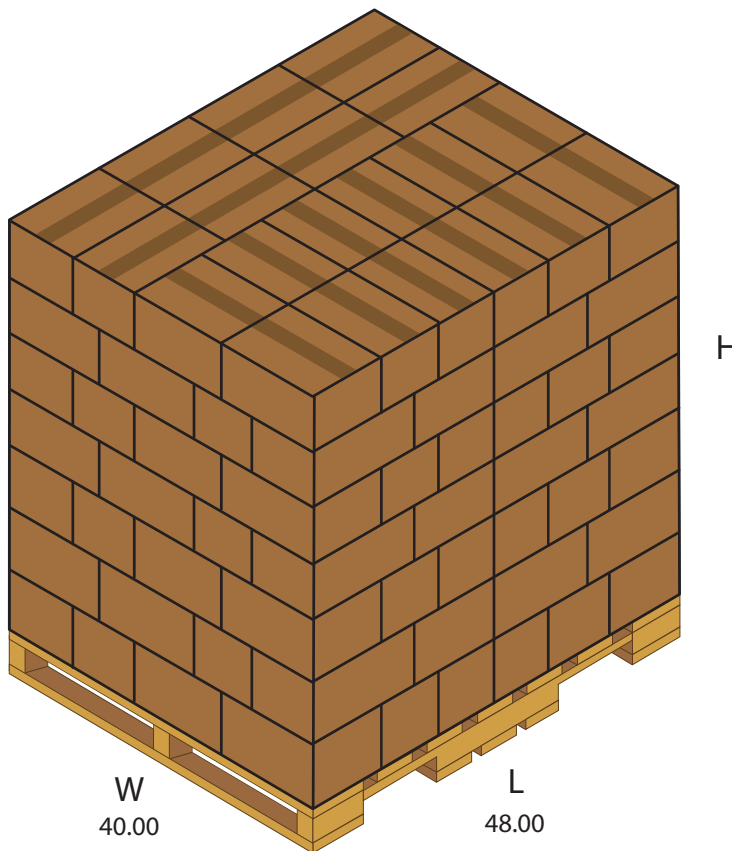

PALLET

Cases per Layer: 20

Number of Layers: 7

Total Cases per Pallet: 140

Pallet size:

40" x 48" (1016 mm x 1219 mm)

Height: 61.75 In (1568.4 mm)

(Includes pallet)

Cube: 72.74 cu ft