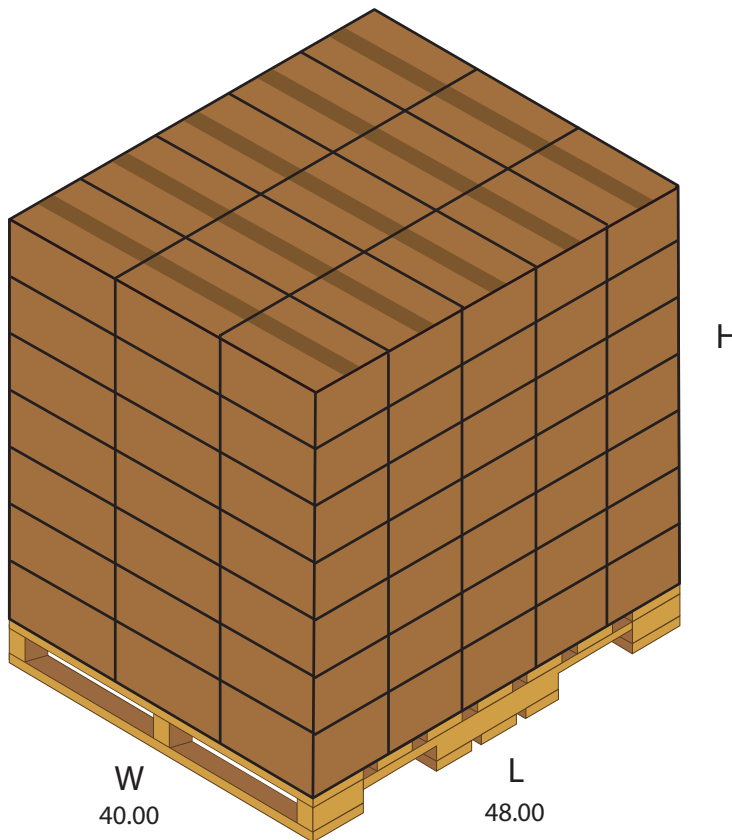

PACKAGING SPECIFICATIONS

BX-29100 Type F

CASE

BX-29100 Type F

MEASUREMENTS

Length: 13 In (330.2 mm)
 Width: 9.125 In (231.7 mm)
 Height: 8.625 In (219.0 mm)
 Cube: 0.5935 cu ft

PALLET

Cases per Layer: 15
 Number of Layers: 7
 Total Cases per Pallet: 105
 Pallet size:
 40"x 48" (1016 mm x 1219 mm)
 Height: 64.375 In (1635.1 mm)
 (Includes pallet)
 Cube: 71.52 cu ft