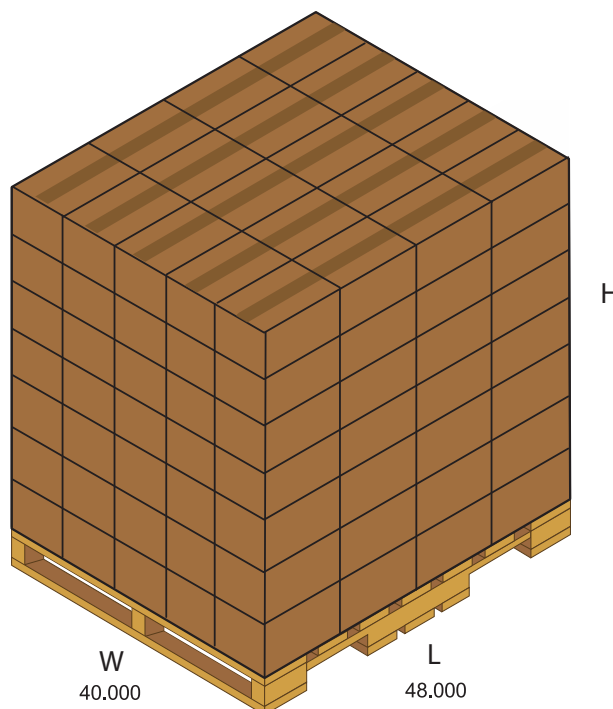

PACKAGING SPECIFICATIONS

8 - 10 - 12 CT NESTED

MEASUREMENTS

BOX

Quantity: 8 - 10 - 12
Single Serve Capsules
Length: 5.709 In (145 mm)
Width: 3.72 In (94.4 mm)
Height: 3.72 In (94.4 mm)
Cube: 0.0457 In (1.16 mm)

CASE

BX-29105

Number of Packages: 8
Quantity: 64 - 80 - 96
Single Serve Capsules
Length: 12.1875 In (309.5 mm)
Width: 8.125 In (206.3 mm)
Height: 8.25 In (209.5 mm)
Cube: 0.4728 In (12 mm)

PALLET

Boxes per Pallet Length: 4
Boxes per Pallet Width: 5
Boxes per Layer: 20
Number of Layers: 7
Total Boxes per Pallet: 140
Quantity: 8,960 - 11,200 - 13,440
Single Serve Capsules
Pallet size:
40"x 48" (1,016 mm x 1,219 mm)
Height: 61.75 In (1568.4 mm)
(Includes pallet)
Cube: 70.77 In (1797.5 mm)