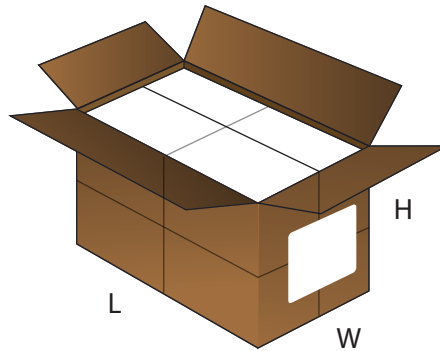

PACKAGING SPECIFICATIONS

8 - 10 - 12 CT NESTED

MEASUREMENTS

BOX

Quantity: 8 - 10 - 12
Single Serve Capsules
Length: 5.709 In (145 mm)
Width: 3.72 In (94.4 mm)
Height: 3.72 In (94.4 mm)
Cube: 0.0457 In (1.16 mm)

CASE

BX-29105

Number of Packages: 8
Quantity: 64 - 80 - 96
Single Serve Capsules
Length: 12.1875 In (309.5 mm)
Width: 8.125 In (206.3 mm)
Height: 8.25 In (209.5 mm)
Cube: 0.4728 In (12 mm)

PALLET

Boxes per Pallet Length: 4
Boxes per Pallet Width: 5
Boxes per Layer: 20
Number of Layers: 7
Total Boxes per Pallet: 140
Quantity: 8,960 - 11,200 - 13,440
Single Serve Capsules
Pallet size:
40"x 48" (1,016 mm x 1,219 mm)
Height: 61.75 In (1568.4 mm)
(Includes pallet)
Cube: 70.77 In (1797.5 mm)