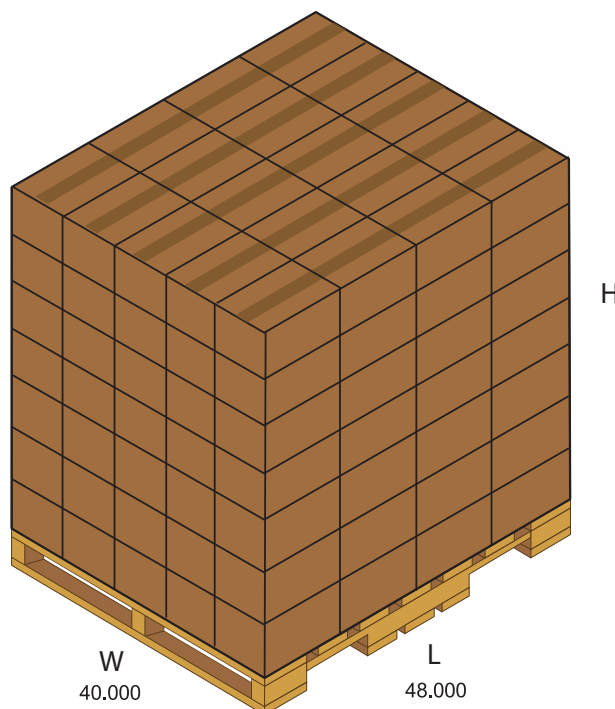

PALLET

Boxes per Pallet Length: 4
Boxes per Pallet Width: 5
Boxes per Layer: 20
Number of Layers: 7
Total Boxes per Pallet: 140
Quantity: 11,200 - 12,320 - 13,440
Single Serve Capsules
Pallet size:
40" x 48" (1,016 mm x 1,219 mm)
Height: 61.75 In (1568.4 mm)
(Includes pallet)
Cube: 70.77 In (1797.5 mm)