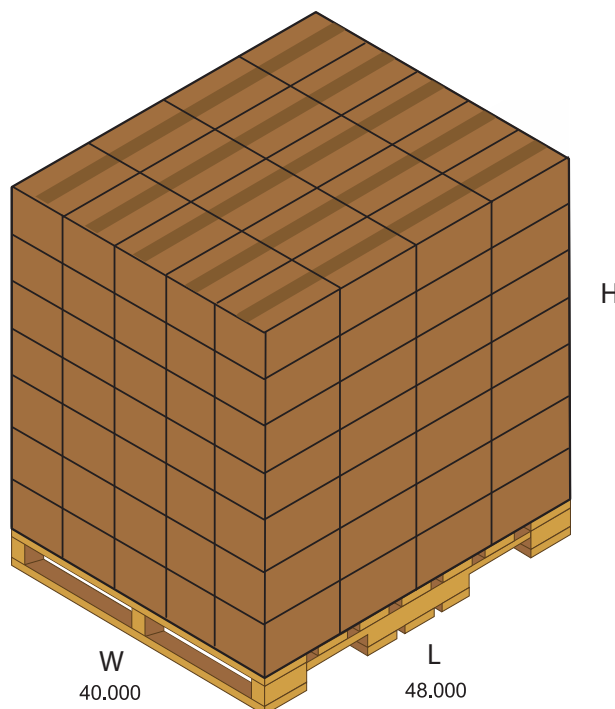

PACKAGING SPECIFICATIONS

14 - 16 - 18 CT NESTED

MEASUREMENTS

BOX

Quantity: 14 - 16 - 18
 Single Serve Capsules
 Length: 5.709 In (145 mm)
 Width: 3.72 In (94.4 mm)
 Height: 5.581 In (141.7 mm)
 Cube: 0.0686 In (1.74 mm)

CASE

BX-29105

Number of Packages: 4
 Quantity: 56 - 64 - 72
 Single Serve Capsules
 Length: 12.1875 In (309.5 mm)
 Width: 8.125 In (206.3 mm)
 Height: 8.25 In (209.5 mm)
 Cube: 0.4728 In (12 mm)

PALLET

Boxes per Pallet Length: 4
 Boxes per Pallet Width: 5
 Boxes per Layer: 20
 Number of Layers: 7
 Total Boxes per Pallet: 140
 Quantity: 7,840 - 8,960 - 10,080
 Single Serve Capsules
 Pallet size:
 40"x 48" (1,016 mm x 1,219 mm)
 Height: 61.75 In (1568.4 mm)
 (Includes pallet)
 Cube: 70.77 In (1797.5 mm)